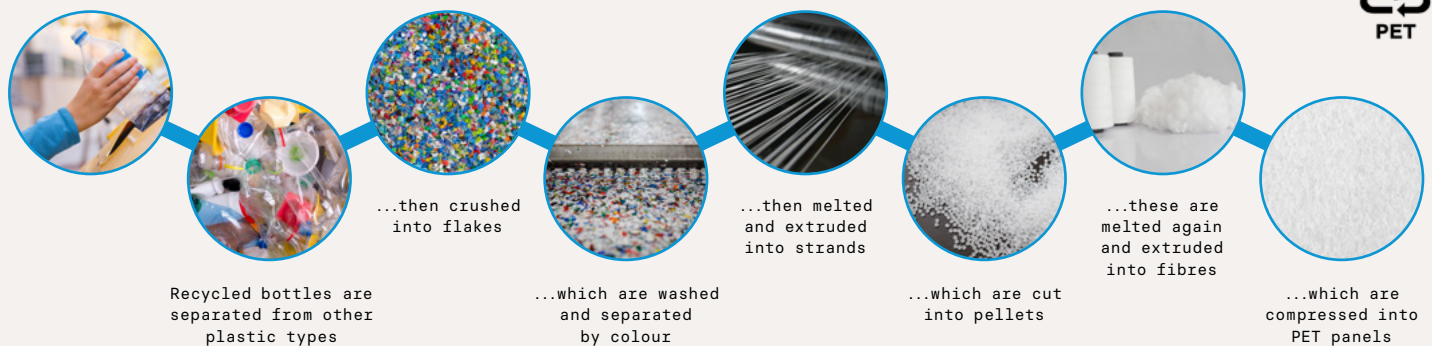

The PET Lifecycle