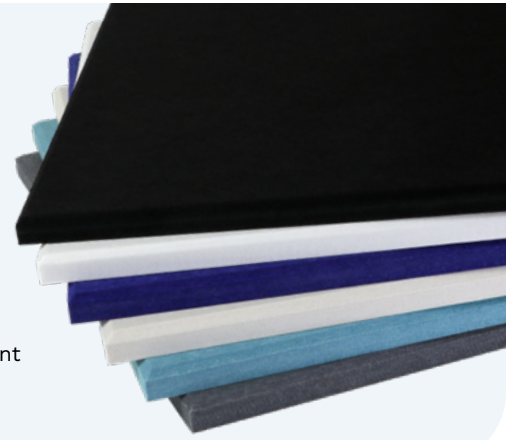

ECOSCAPES

PET Acoustic Panels

Functional elegance. That's what you get with an acoustic panel that fits your style. Functional in that it offers premium sound absorption for a wide range of environments. Stylish in that it can be customized to match the aesthetics of your room. An acoustic panel that helps sustain our outside environment, while enhancing your inside environment. This flexibility means you can start thinking of acoustic treatment as an integral part of an architectural project, rather than an afterthought.