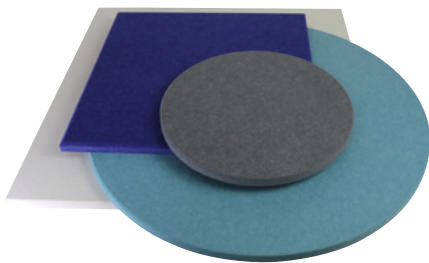

ECOSCAPES

PET Acoustic Panels

Functional elegance. That's what you get with an acoustic panel that fits your style. Functional in that it offers premium sound absorption for a wide range of environments. Stylish in that it can be customized to match the aesthetics of your room. An acoustic panel that helps sustain our outside environment, while enhancing your inside environment. This flexibility means you can start thinking of acoustic treatment as an integral part of an architectural project, rather than an afterthought.